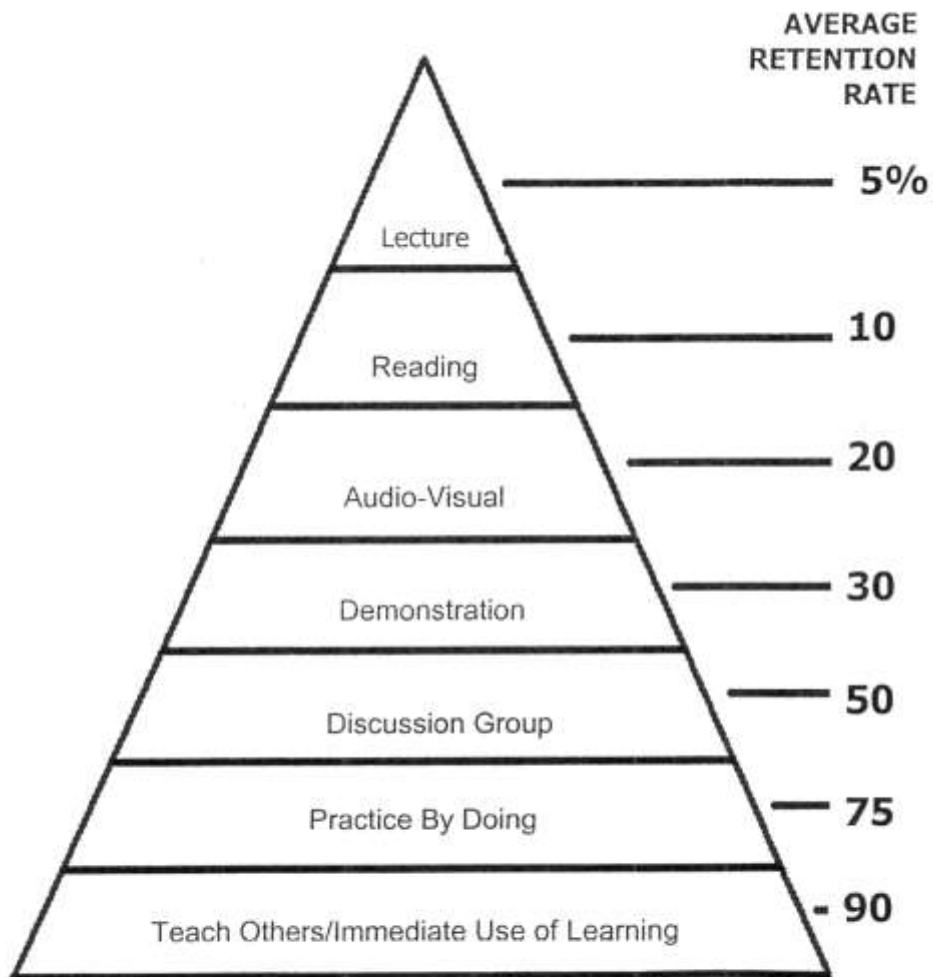

LEARNING PYRAMID

National Training Laboratories – Bethel, Maine

Maryland Student Service Alliance